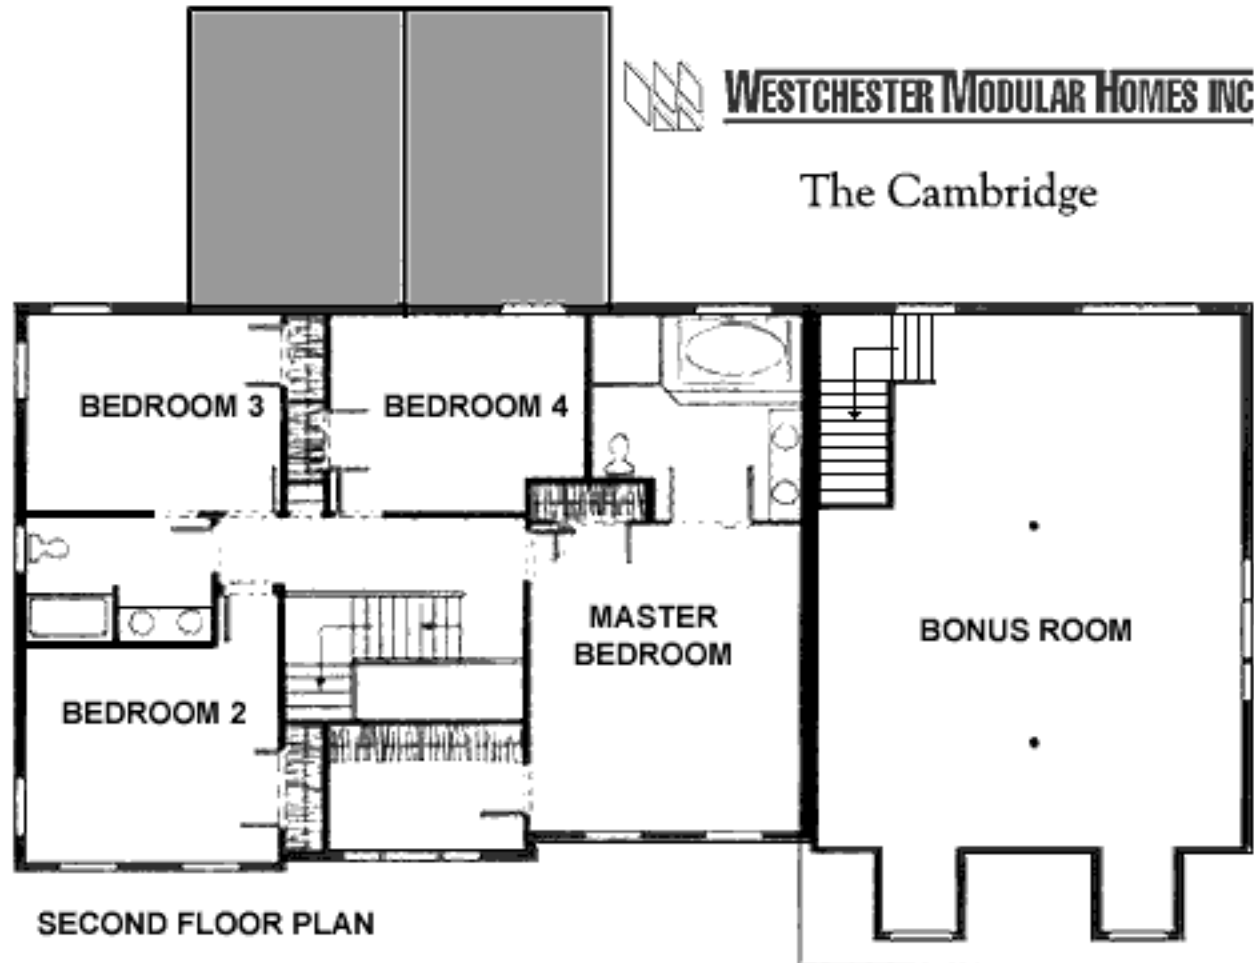

WESTCHESTER MODULAR HOMES INC

The Cambridge

FIRST FLOOR PLAN

Floor plan dimensions are approximate. All specifications must be Written in the Contract, no oral conditions. Standard features and specifications are subject to change without notice.

WESTCHESTER MODULAR HOMES INC

The Cambridge

SECOND FLOOR PLAN

Floor plan dimensions are approximate. All specifications must be Written in the Contract, no oral conditions. Standard features and specifications are subject to change without notice.