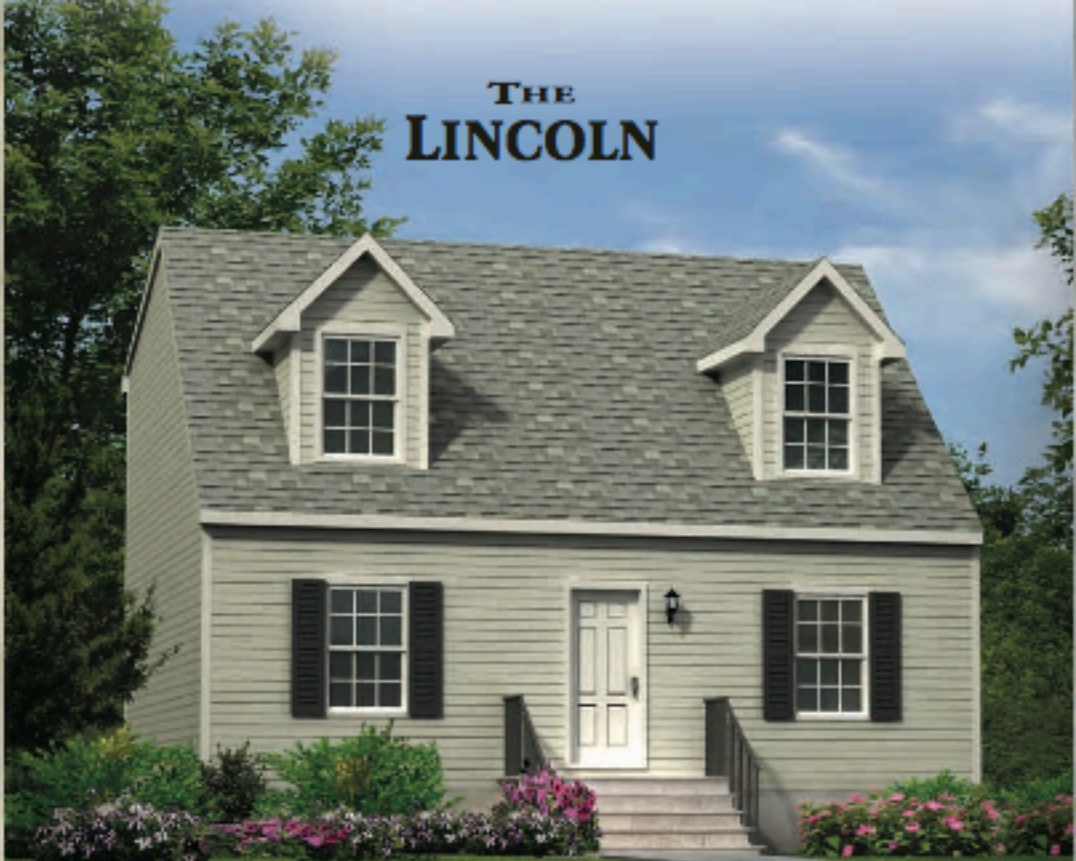

First Floor

Finished Second Floor

THE LINCOLN

Shown with optional window grilles, shutters and "A" dormers.

24' x 30' – 1,290 sq. ft.