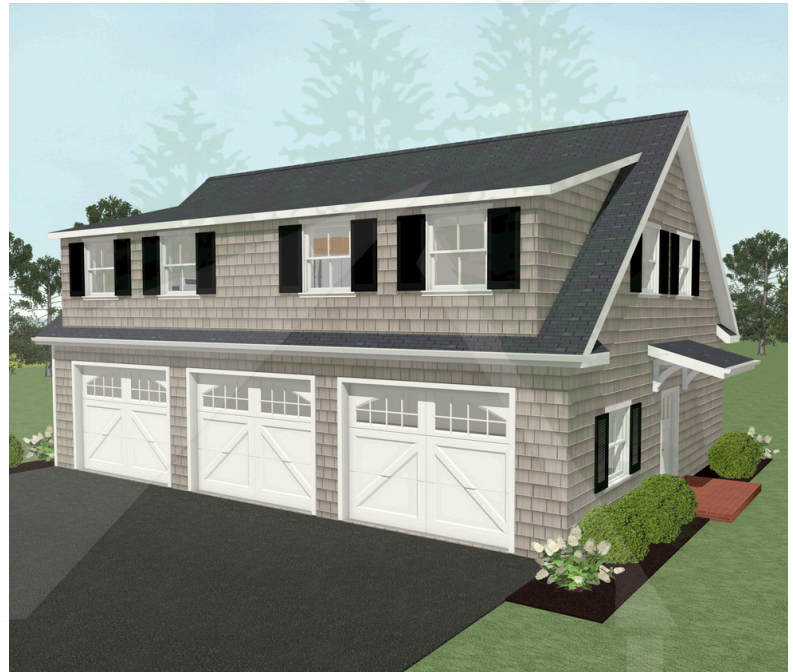

Custom ADU
Delivered to You

CARRIAGE HOUSE III

2ND FLOOR

1ST FLOOR

CEDAR KNOLLS

DESIGN FEATURES

1000 SQUARE FEET
CUSTOM DESIGNED FOR YOU

COMPLETE TURNKEY
CONSTRUCTION