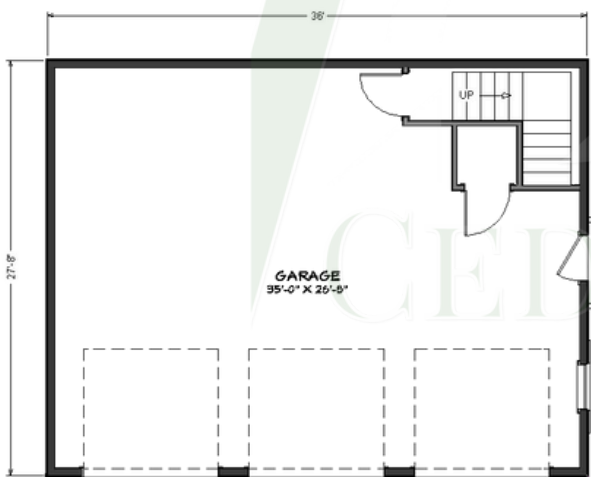

Custom ADU
Delivered to You

CARRIAGE HOUSE III

2ND FLOOR

1ST FLOOR

CEDAR KNOLLS

DESIGN FEATURES

1000 SQUARE FEET
CUSTOM DESIGNED FOR YOU

COMPLETE TURNKEY
CONSTRUCTION